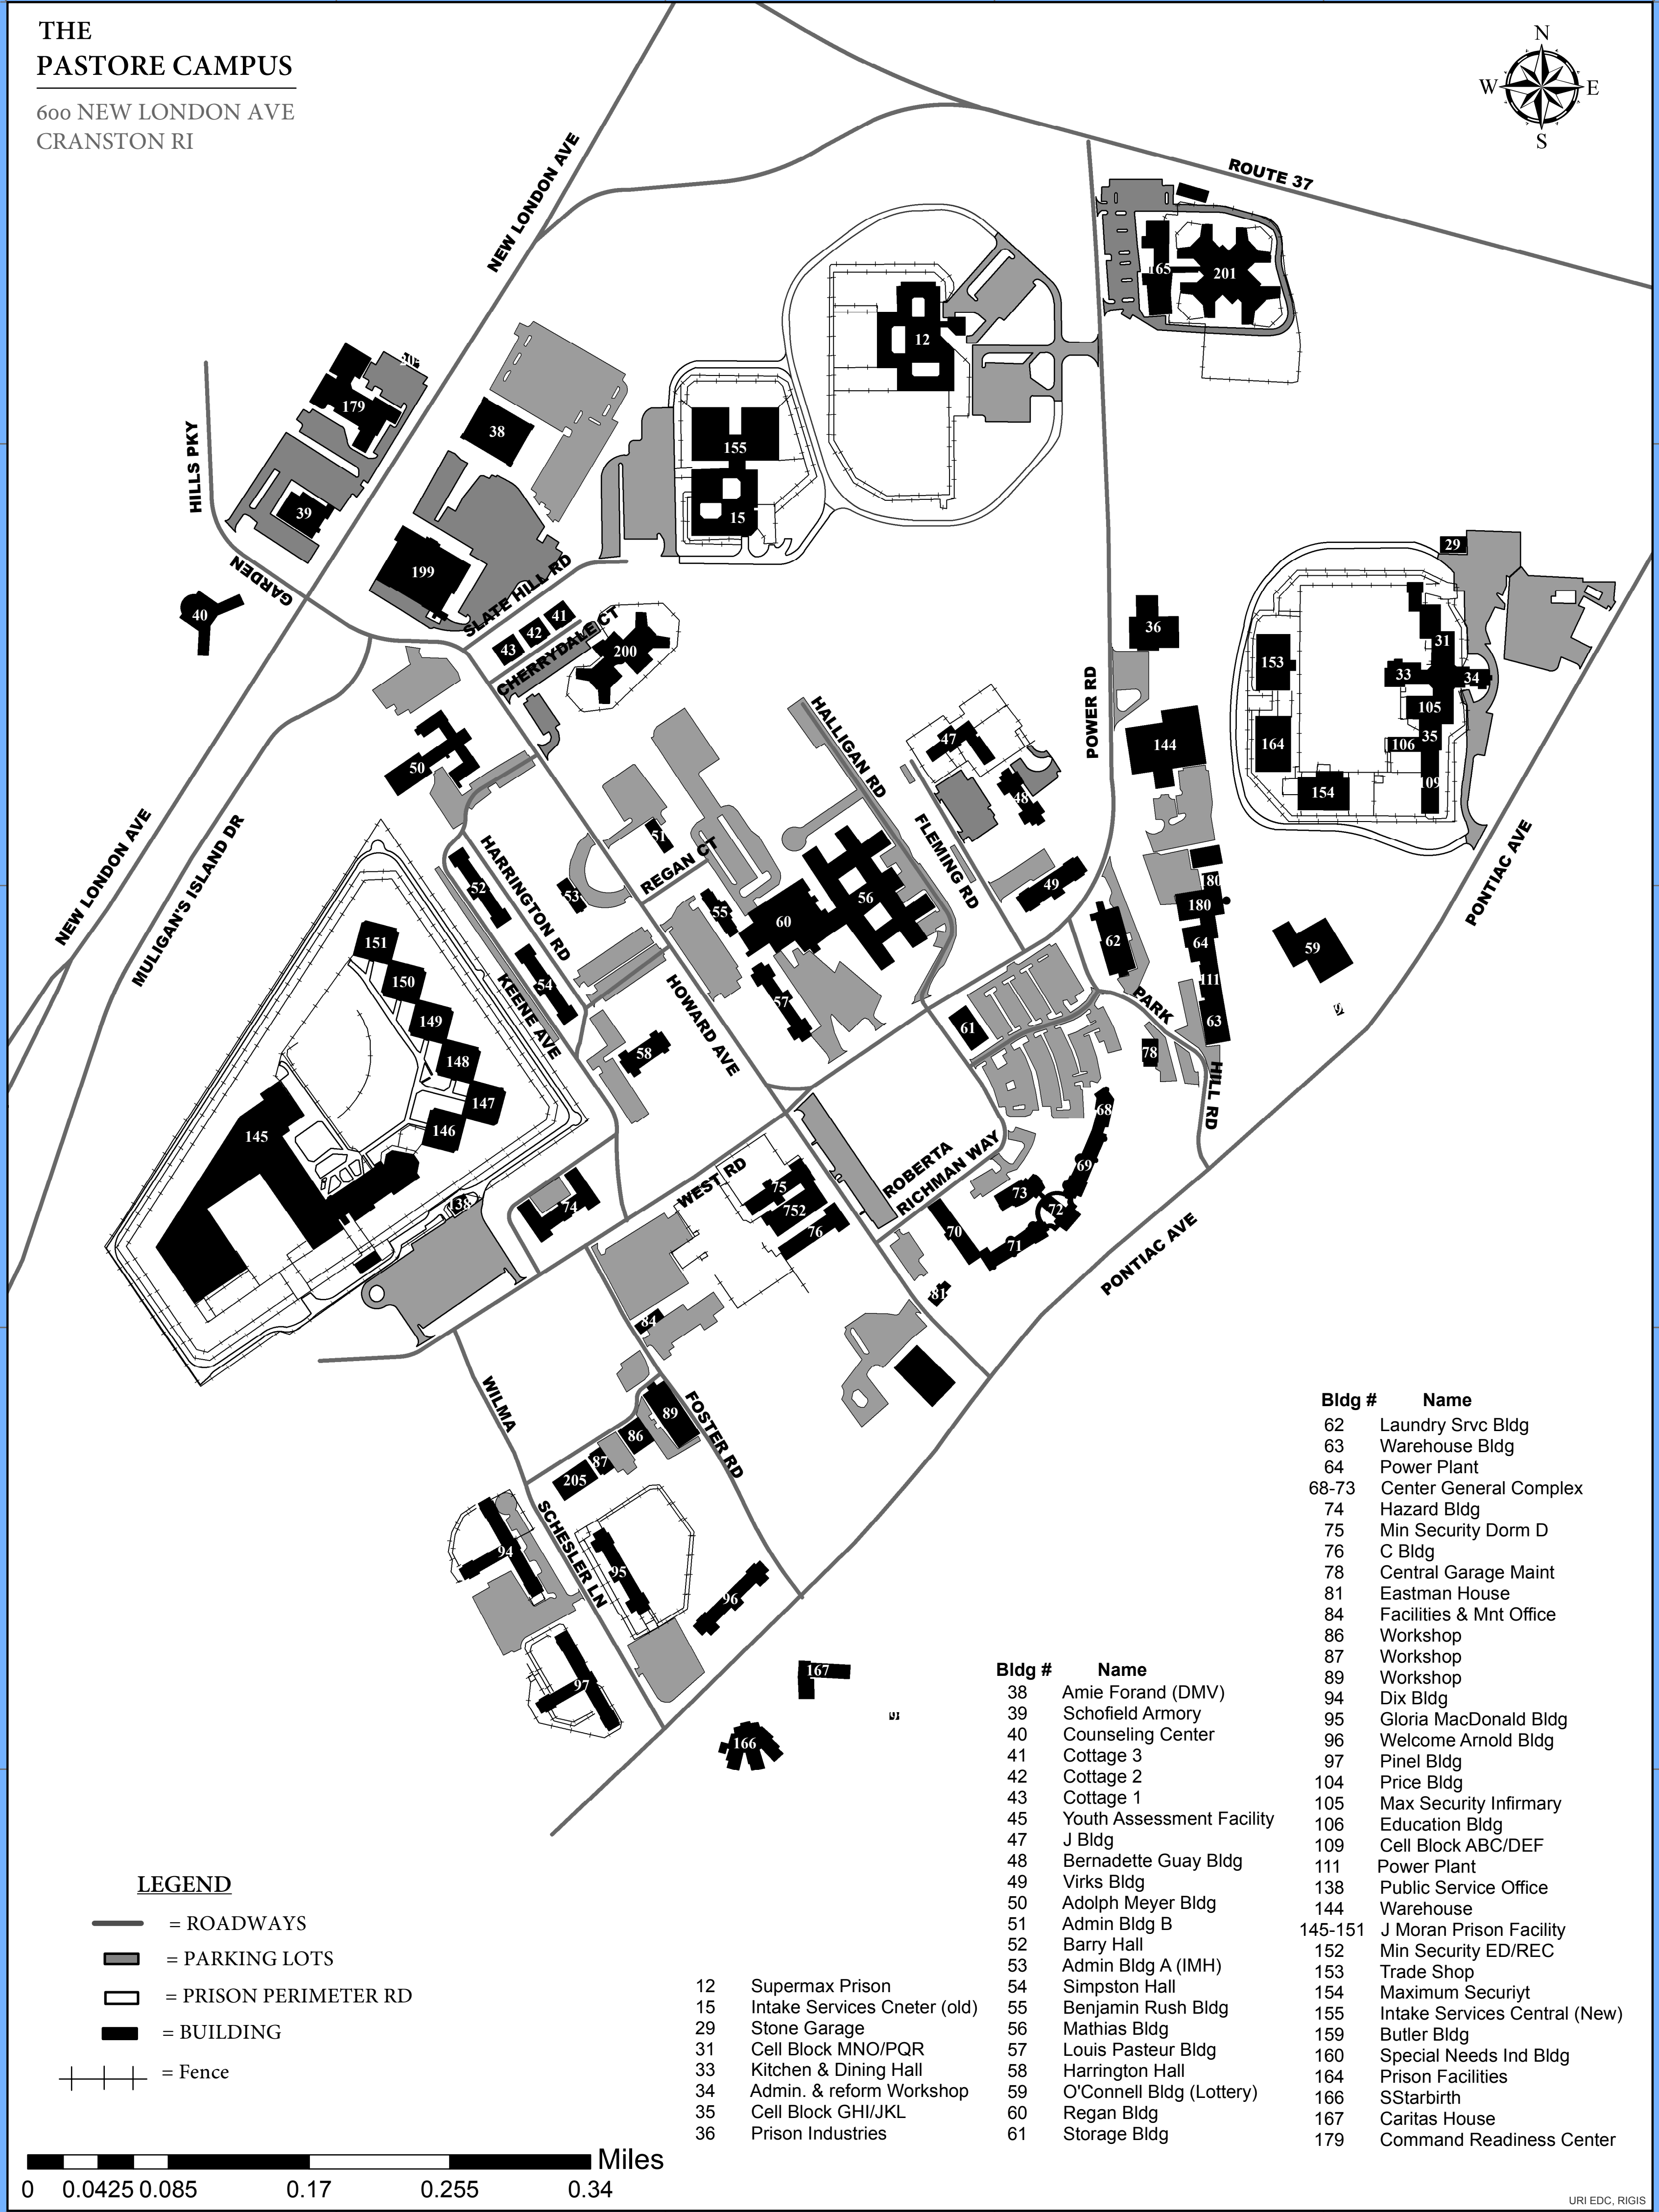

# THE PASTORE CAMPUS

600 NEW LONDON AVE  
CRANSTON RI

Bldg #	Name
62	Laundry Srv Bldg
63	Warehouse Bldg
64	Power Plant
68-73	Center General Complex
74	Hazard Bldg
75	Min Security Dorm D
76	C Bldg
78	Central Garage Maint
81	Eastman House
84	Facilities & Mnt Office
86	Workshop
87	Workshop
89	Workshop
94	Dix Bldg
95	Gloria MacDonald Bldg
96	Welcome Arnold Bldg
97	Pinel Bldg
104	Price Bldg
105	Max Security Infirmary
106	Education Bldg
109	Cell Block ABC/DEF
111	Power Plant
138	Public Service Office
144	Warehouse
145-151	J Moran Prison Facility
152	Min Security ED/REC
153	Trade Shop
154	Maximum Security
155	Intake Services Central (New)
159	Butler Bldg
160	Special Needs Ind Bldg
164	Prison Facilities
166	SStarbirth
167	Caritas House
179	Command Readiness Center

Bldg #	Name
38	Amie Forand (DMV)
39	Schofield Armory
40	Counseling Center
41	Cottage 3
42	Cottage 2
43	Cottage 1
45	Youth Assessment Facility
47	J Bldg
48	Bernadette Guay Bldg
49	Virks Bldg
50	Adolph Meyer Bldg
51	Admin Bldg B
52	Barry Hall
53	Admin Bldg A (IMH)
54	Simpston Hall
55	Benjamin Rush Bldg
56	Mathias Bldg
57	Louis Pasteur Bldg
58	Harrington Hall
59	O'Connell Bldg (Lottery)
60	Regan Bldg
61	Storage Bldg

12	Supermax Prison
15	Intake Services Cnter (old)
29	Stone Garage
31	Cell Block MNO/PQR
33	Kitchen & Dining Hall
34	Admin. & reform Workshop
35	Cell Block GHI/JKL
36	Prison Industries

### LEGEND

- = ROADWAYS
- = PARKING LOTS
- = PRISON PERIMETER RD
- = BUILDING
- = Fence