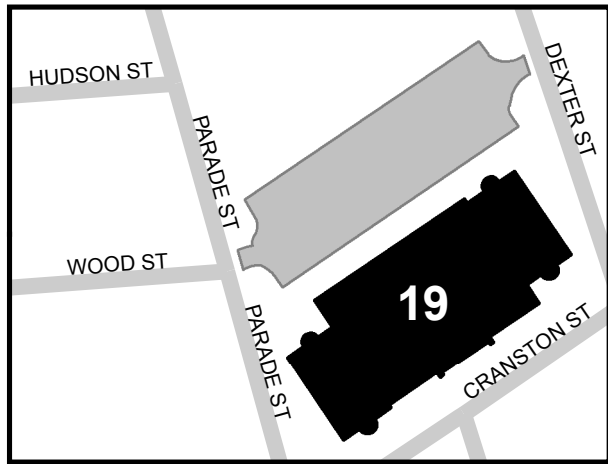

CAPITOL HILL CAMPUS

PROVIDENCE RI

LEGEND

- = ROADWAYS
- = PARKING LOTS
- = DCAMM BUILDING

Bldg #	Name
1	State House
6	Department of Transportation (DOT) - State Office Building
7	Department of Health (DOH) - Canon Building
13	Old State House
15	Stephen Hopkins House
19	Cranston Street Armory
28	Board of Elections
34	Chapin Health Lab
105	Department of Administration (DOA) - William E. Powers Building
120 A	Shepard Building - URI - CCRI
158	State House Boiler Plant

A

B

C

D

E

1

2

3