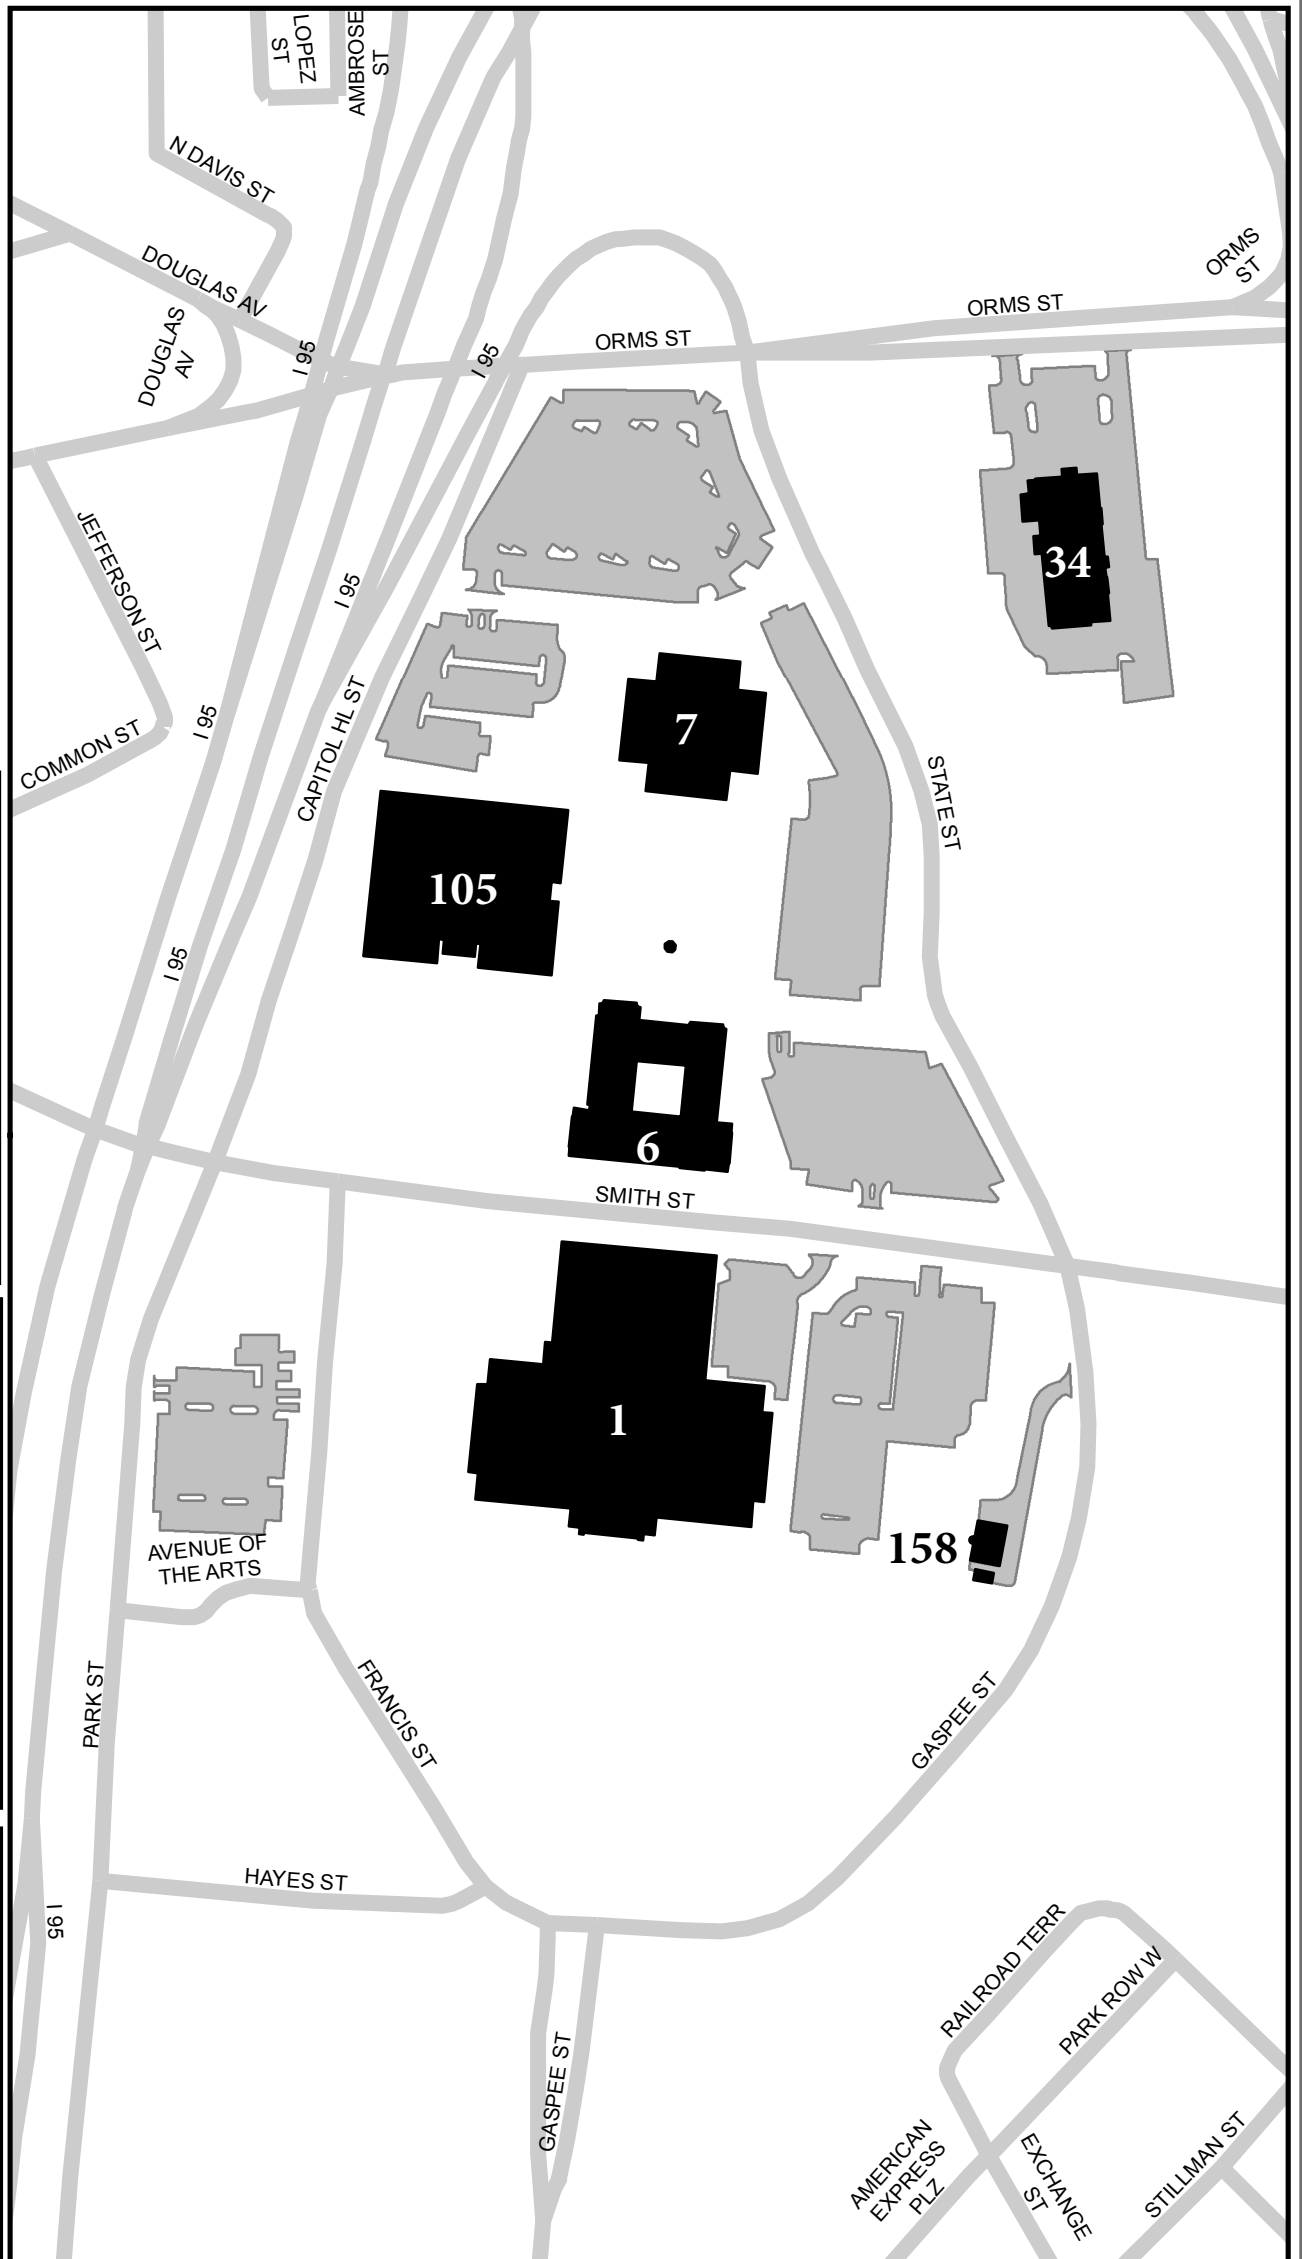

CAPITOL HILL CAMPUS

PROVIDENCE RI

LEGEND

- = ROADWAYS
- = PARKING LOTS
- = DCAMM BUILDING

Bldg #	Name
1	State House
6	Department of Transportation (DOT) - State Office Building
7	Department of Health (DOH) - Canon Building
13	Old State House
15	Stephen Hopkins House
19	Cranston Street Armory
28	Board of Elections
34	Chapin Health Lab
105	Department of Administration (DOA) - William E. Powers Building
120 A	Shepard Building - URI - CCRI
158	State House Boiler Plant

A

B

C

D

E

1

2

3

4

5

1

2

3

4

5