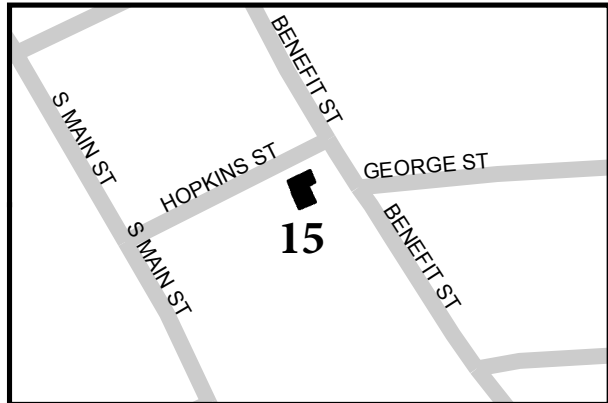

CAPITOL HILL CAMPUS

PROVIDENCE RI

LEGEND

- = ROADWAYS
- = PARKING LOTS
- = DCAMM BUILDING

Bldg #	Name
1	State House
6	Department of Transportation (DOT) - State Office Building
7	Department of Health (DOH) - Canon Building
13	Old State House
15	Stephen Hopkins House
19	Cranston Street Armory
28	Board of Elections
34	Chapin Health Lab
105	Department of Administration (DOA) - William E. Powers Building
120 A	Shepard Building - URI - CCRI
158	State House Boiler Plant

A

B

C

D

E

1

2

3